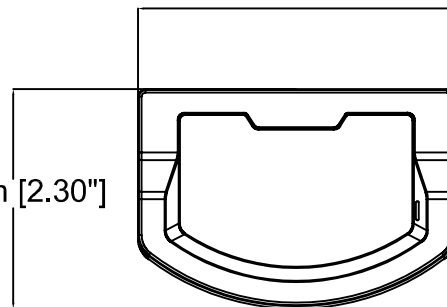

51mm [2.00"] 20mm [0.79"]

22mm [0.88"]

84mm [3.31"]

58mm [2.30"]

AXIS T6101 Audio and I/O Interface

Revision	v.01	Revision date	2018-01-04
Paper size	A4	Release date	2018-01-30
Created by	JOT	Scale	1:2