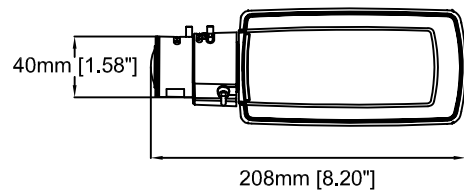

AXIS P1365 Mk II Network Camera

Revision	v.01	Revision date	2017-08-14
Paper size	A4	Release date	2015-12-17
Created by	JOT	Scale	1:2

AXIS P1365 Mk II Network Camera

Revision	v.02	Revision date	2017-08-14
Paper size	A4	Release date	2015-12-17
Created by	JOT/GAB	Scale	1:5

AXIS P1365 Mk II Network Camera

Revision	v.01	Revision date	2017-08-14
Paper size	A4	Release date	2015-12-17
Created by	JOT	Scale	1:4

AXIS T91B21 Stand

Revision	v.01	Revision date	2017-08-14
Paper size	A4	Release date	2016-08-20
Created by	JOT	Scale	1:3