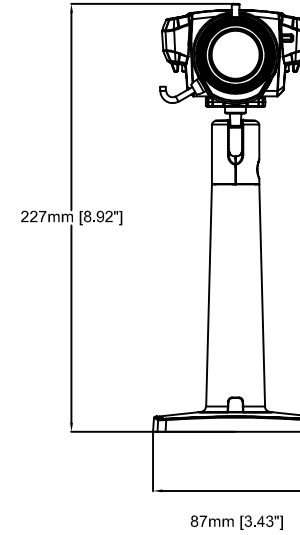

AXIS P1365 Mk II Network Camera

Revision	v.01	Revision date	2017-08-14
Paper size	A4	Release date	2015-12-17
Created by	JOT	Scale	1:2

AXIS P1365 Mk II Network Camera

Revision	v.02	Revision date	2017-08-14
Paper size	A4	Release date	2015-12-17
Created by	JOT/GAB	Scale	1:5

AXIS P1365 Mk II Network Camera

Revision	v.01	Revision date	2017-08-14
Paper size	A4	Release date	2015-12-17
Created by	JOT	Scale	1:4

AXIS T91B21 Stand

Revision	v.01	Revision date	2017-08-14
Paper size	A4	Release date	2016-08-20
Created by	JOT	Scale	1:3