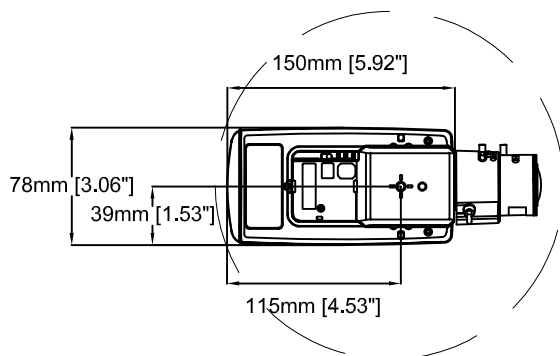

AXIS P1365 Mk II Network Camera

Revision	v.01	Revision date	2017-08-14
Paper size	A4	Release date	2015-12-17
Created by	JOT	Scale	1:2

AXIS P1365 Mk II Network Camera

Revision	v.02	Revision date	2017-08-14
Paper size	A4	Release date	2015-12-17
Created by	JOT/GAB	Scale	1:5

AXIS P1365 Mk II Network Camera

Revision	v.01	Revision date	2017-08-14
Paper size	A4	Release date	2015-12-17
Created by	JOT	Scale	1:4

AXIS T91B21 Stand

Revision	v.01	Revision date	2017-08-14
Paper size	A4	Release date	2016-08-20
Created by	JOT	Scale	1:3