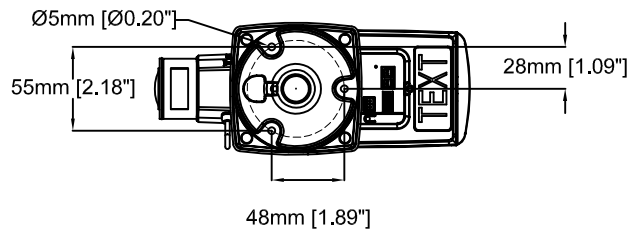

AXIS P1365 Mk II Network Camera

Revision	v.01	Revision date	2017-08-14
Paper size	A4	Release date	2015-12-17
Created by	JOT	Scale	1:2

AXIS P1365 Mk II Network Camera

Revision	v.02	Revision date	2017-08-14
Paper size	A4	Release date	2015-12-17
Created by	JOT/GAB	Scale	1:5

AXIS P1365 Mk II Network Camera

Revision	v.01	Revision date	2017-08-14
Paper size	A4	Release date	2015-12-17
Created by	JOT	Scale	1:4

AXIS T91B21 Stand

Revision	v.01	Revision date	2017-08-14
Paper size	A4	Release date	2016-08-20
Created by	JOT	Scale	1:3