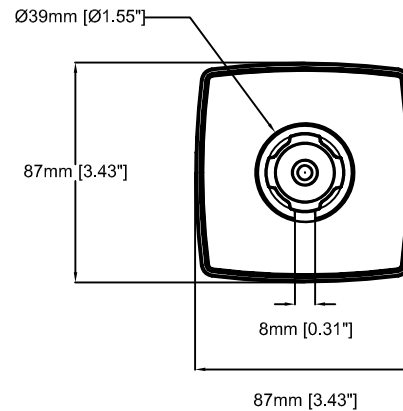

AXIS P1365 Mk II Network Camera

Revision	v.01	Revision date	2017-08-14
Paper size	A4	Release date	2015-12-17
Created by	JOT	Scale	1:2

AXIS P1365 Mk II Network Camera

Revision	v.02	Revision date	2017-08-14
Paper size	A4	Release date	2015-12-17
Created by	JOT/GAB	Scale	1:5

AXIS P1365 Mk II Network Camera

Revision	v.01	Revision date	2017-08-14
Paper size	A4	Release date	2015-12-17
Created by	JOT	Scale	1:4

AXIS T91B21 Stand

Revision	v.01	Revision date	2017-08-14
Paper size	A4	Release date	2016-08-20
Created by	JOT	Scale	1:3