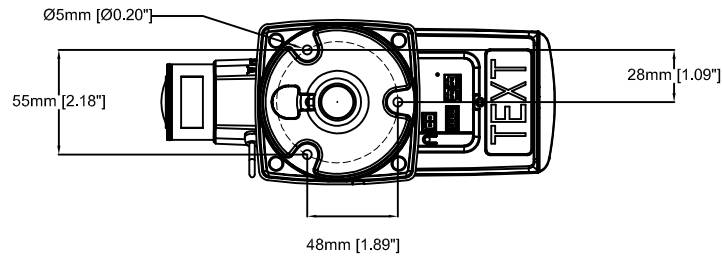

AXIS P1365 Mk II Network Camera

Revision	v.01	Revision date	2017-08-14
Paper size	A4	Release date	2015-12-17
Created by	JOT	Scale	1:2

AXIS P1365 Mk II Network Camera

Revision	v.02	Revision date	2017-08-14
Paper size	A4	Release date	2015-12-17
Created by	JOT/GAB	Scale	1:5

AXIS P1365 Mk II Network Camera

Revision	v.01	Revision date	2017-08-14
Paper size	A4	Release date	2015-12-17
Created by	JOT	Scale	1:4

AXIS T91B21 Stand

Revision	v.01	Revision date	2017-08-14
Paper size	A4	Release date	2016-08-20
Created by	JOT	Scale	1:3