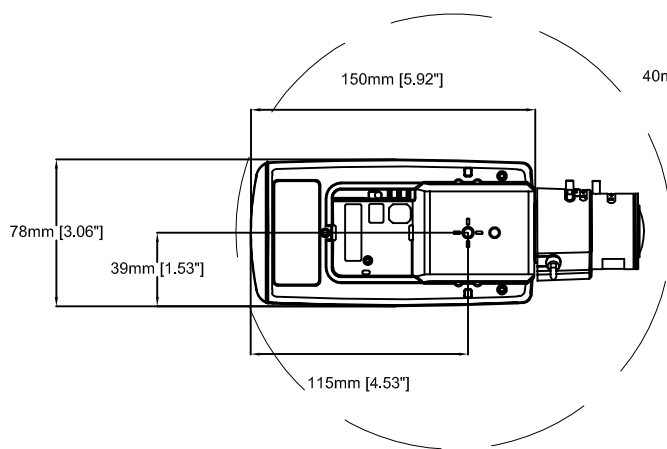

AXIS P1365 Mk II Network Camera

Revision	v.01	Revision date	2017-08-14
Paper size	A4	Release date	2015-12-17
Created by	JOT	Scale	1:2

AXIS P1365 Mk II Network Camera

Revision	v.02	Revision date	2017-08-14
Paper size	A4	Release date	2015-12-17
Created by	JOT/GAB	Scale	1:5

AXIS P1365 Mk II Network Camera

Revision	v.01	Revision date	2017-08-14
Paper size	A4	Release date	2015-12-17
Created by	JOT	Scale	1:4

AXIS T91B21 Stand

Revision	v.01	Revision date	2017-08-14
Paper size	A4	Release date	2016-08-20
Created by	JOT	Scale	1:3