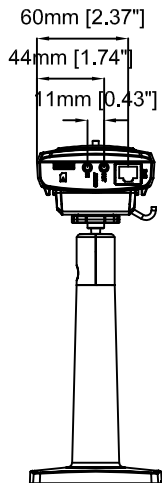

AXIS P1365 Mk II Network Camera

Revision	v.01	Revision date	2017-08-14
Paper size	A4	Release date	2015-12-17
Created by	JOT	Scale	1:2

AXIS P1365 Mk II Network Camera

Revision	v.02	Revision date	2017-08-14
Paper size	A4	Release date	2015-12-17
Created by	JOT/GAB	Scale	1:5

AXIS P1365 Mk II Network Camera

Revision	v.01	Revision date	2017-08-14
Paper size	A4	Release date	2015-12-17
Created by	JOT	Scale	1:4

AXIS T91B21 Stand

Revision	v.01	Revision date	2017-08-14
Paper size	A4	Release date	2016-08-20
Created by	JOT	Scale	1:3