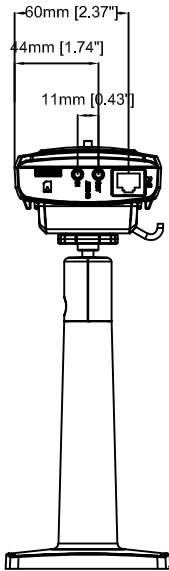

AXIS P1365 Mk II Network Camera

Revision	v.01	Revision date	2017-08-14
Paper size	A4	Release date	2015-12-17
Created by	JOT	Scale	1:2

AXIS P1365 Mk II Network Camera

Revision	v.02	Revision date	2017-08-14
Paper size	A4	Release date	2015-12-17
Created by	JOT/GAB	Scale	1:5

AXIS P1365 Mk II Network Camera

Revision	v.01	Revision date	2017-08-14
Paper size	A4	Release date	2015-12-17
Created by	JOT	Scale	1:4

AXIS T91B21 Stand

Revision	v.01	Revision date	2017-08-14
Paper size	A4	Release date	2016-08-20
Created by	JOT	Scale	1:3