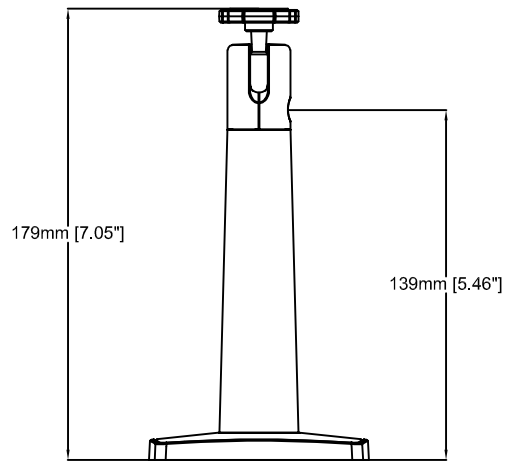

AXIS P1365 Mk II Network Camera

Revision	v.01	Revision date	2017-08-14
Paper size	A4	Release date	2015-12-17
Created by	JOT	Scale	1:2

AXIS P1365 Mk II Network Camera

Revision	v.02	Revision date	2017-08-14
Paper size	A4	Release date	2015-12-17
Created by	JOT/GAB	Scale	1:5

AXIS P1365 Mk II Network Camera

Revision	v.01	Revision date	2017-08-14
Paper size	A4	Release date	2015-12-17
Created by	JOT	Scale	1:4

AXIS T91B21 Stand

Revision	v.01	Revision date	2017-08-14
Paper size	A4	Release date	2016-08-20
Created by	JOT	Scale	1:3