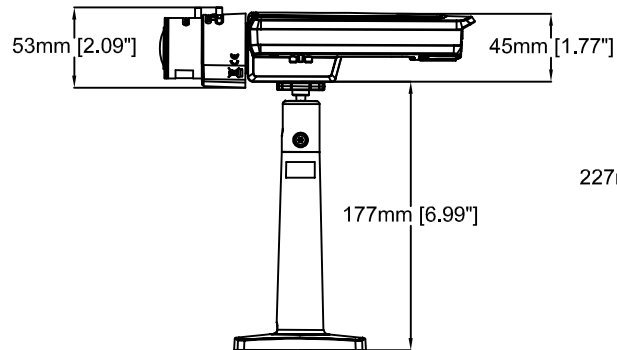

AXIS P1365 Mk II Network Camera

Revision	v.01	Revision date	2017-08-14
Paper size	A4	Release date	2015-12-17
Created by	JOT	Scale	1:2

AXIS P1365 Mk II Network Camera

Revision	v.02	Revision date	2017-08-14
Paper size	A4	Release date	2015-12-17
Created by	JOT/GAB	Scale	1:5

AXIS P1365 Mk II Network Camera

Revision	v.01	Revision date	2017-08-14
Paper size	A4	Release date	2015-12-17
Created by	JOT	Scale	1:4

AXIS T91B21 Stand

Revision	v.01	Revision date	2017-08-14
Paper size	A4	Release date	2016-08-20
Created by	JOT	Scale	1:3