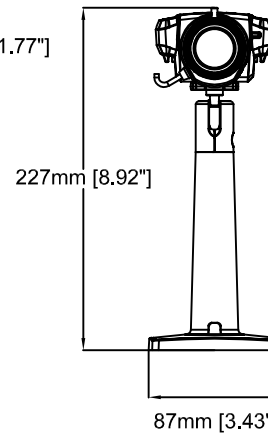

AXIS P1365 Mk II Network Camera

Revision	v.01	Revision date	2017-08-14
Paper size	A4	Release date	2015-12-17
Created by	JOT	Scale	1:2

AXIS P1365 Mk II Network Camera

Revision	v.02	Revision date	2017-08-14
Paper size	A4	Release date	2015-12-17
Created by	JOT/GAB	Scale	1:5

AXIS P1365 Mk II Network Camera

Revision	v.01	Revision date	2017-08-14
Paper size	A4	Release date	2015-12-17
Created by	JOT	Scale	1:4

AXIS T91B21 Stand

Revision	v.01	Revision date	2017-08-14
Paper size	A4	Release date	2016-08-20
Created by	JOT	Scale	1:3