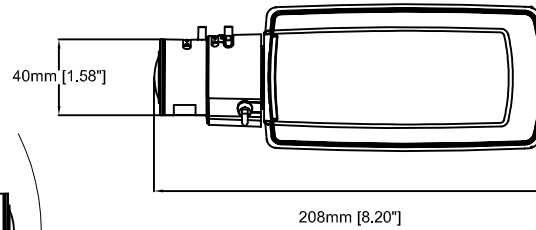

AXIS P1365 Mk II Network Camera

Revision	v.01	Revision date	2017-08-14
Paper size	A4	Release date	2015-12-17
Created by	JOT	Scale	1:2

AXIS P1365 Mk II Network Camera

Revision	v.02	Revision date	2017-08-14
Paper size	A4	Release date	2015-12-17
Created by	JOT/GAB	Scale	1:5

AXIS P1365 Mk II Network Camera

Revision	v.01	Revision date	2017-08-14
Paper size	A4	Release date	2015-12-17
Created by	JOT	Scale	1:4

AXIS T91B21 Stand

Revision	v.01	Revision date	2017-08-14
Paper size	A4	Release date	2016-08-20
Created by	JOT	Scale	1:3