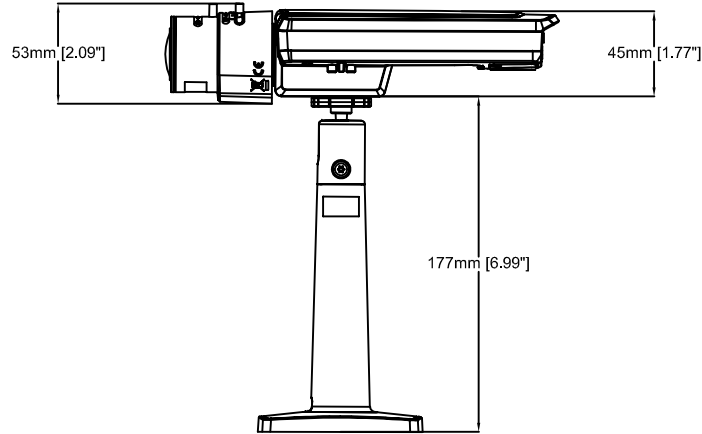

AXIS P1365 Mk II Network Camera

Revision	v.01	Revision date	2017-08-14
Paper size	A4	Release date	2015-12-17
Created by	JOT	Scale	1:2

AXIS P1365 Mk II Network Camera

Revision	v.02	Revision date	2017-08-14
Paper size	A4	Release date	2015-12-17
Created by	JOT/GAB	Scale	1:5

AXIS P1365 Mk II Network Camera

Revision	v.01	Revision date	2017-08-14
Paper size	A4	Release date	2015-12-17
Created by	JOT	Scale	1:4

AXIS T91B21 Stand

Revision	v.01	Revision date	2017-08-14
Paper size	A4	Release date	2016-08-20
Created by	JOT	Scale	1:3