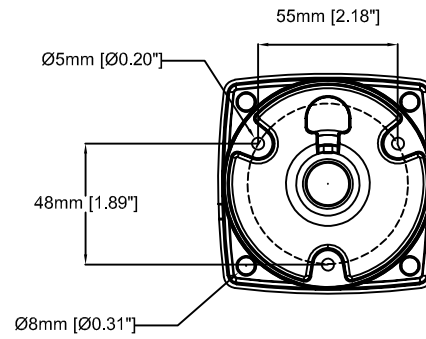

AXIS P1365 Mk II Network Camera

Revision	v.01	Revision date	2017-08-14
Paper size	A4	Release date	2015-12-17
Created by	JOT	Scale	1:2

AXIS P1365 Mk II Network Camera

Revision	v.02	Revision date	2017-08-14
Paper size	A4	Release date	2015-12-17
Created by	JOT/GAB	Scale	1:5

AXIS P1365 Mk II Network Camera

Revision	v.01	Revision date	2017-08-14
Paper size	A4	Release date	2015-12-17
Created by	JOT	Scale	1:4

AXIS T91B21 Stand

Revision	v.01	Revision date	2017-08-14
Paper size	A4	Release date	2016-08-20
Created by	JOT	Scale	1:3