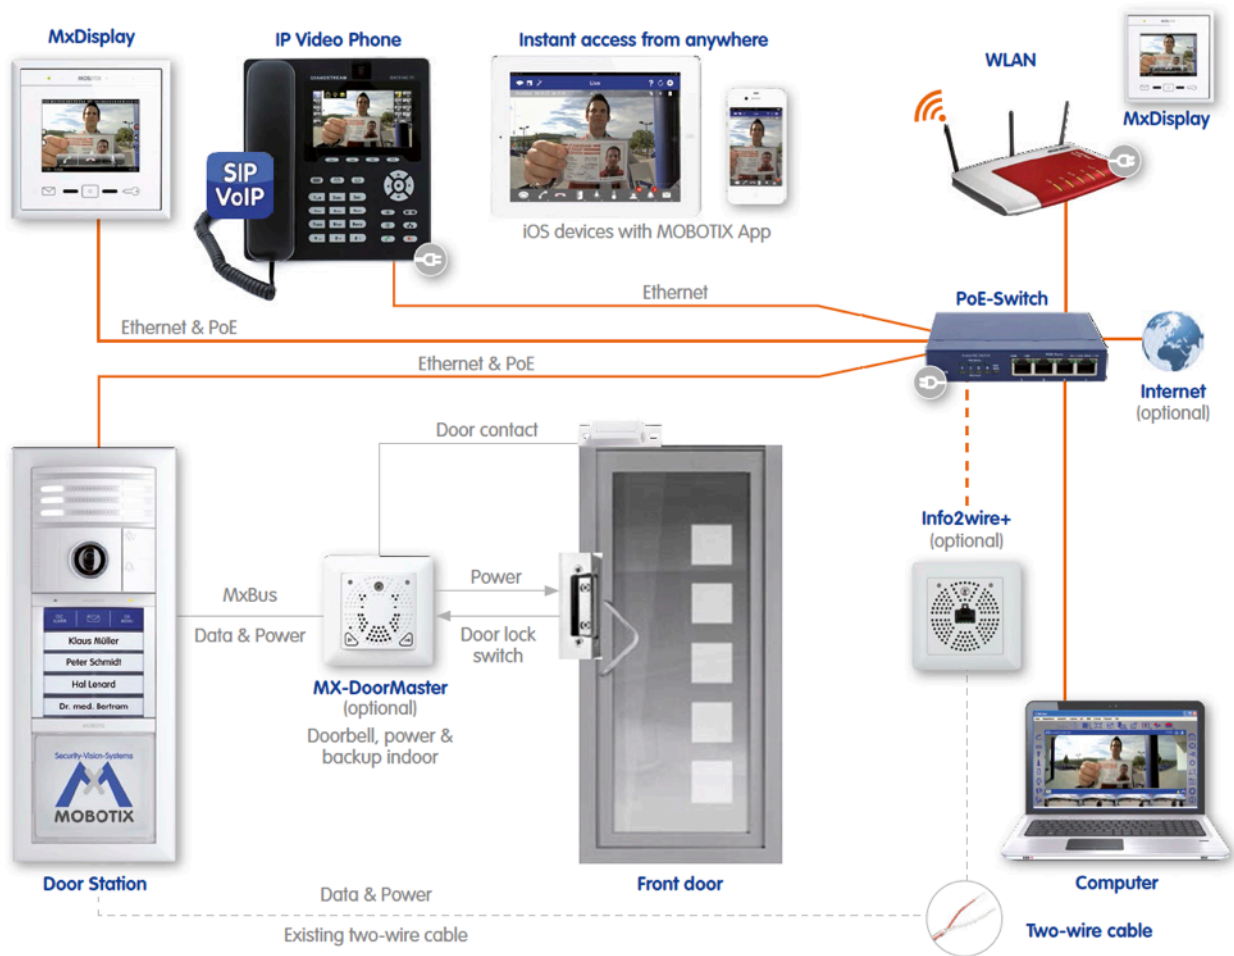

- available ex works
- not available

Comparable RAL colors (not exactly the MX colors):

White – RAL 9016, Silver Metallic – RAL 9006, Dark Gray – RAL 7012, Black – RAL 9005, Amber – RAL 8025

When **switching cameras** to the T25-6MP or S15M-6MP with an existing Door Station (T24, T25, S14 or S15 up to 5 MP), **continued use** of the remaining outdoor station modules is possible if the user performs a system reconfiguration. However, due to technical reasons, it is necessary to exchange an older existing T24-DoorMaster for the new **MX-DoorMaster** (article number: MX-Door2-INT-PW).

(T25 – Camera housing and connectors, excerpt from the technical documentation)

Hemispheric IP Video Door Station – Fast, Cost-Effective Installation

Existing doorbells and intercoms can be replaced with a MOBOTIX Door Station, because it's an end-to-end solution that can be installed anywhere, even if there is no existing network infrastructure, using Mx2wire+. Any number of additional video and access devices can be integrated to create a door access control solution that can be controlled from any location.

The outdoor station requires just one cable for data and power to be connected to a PoE switch and thereby to any expandable Ethernet network. The T25 core module is also fitted with an internal MicroSD storage for convenient on-board storage, or alternatively can record to networked storage (NAS or PC).